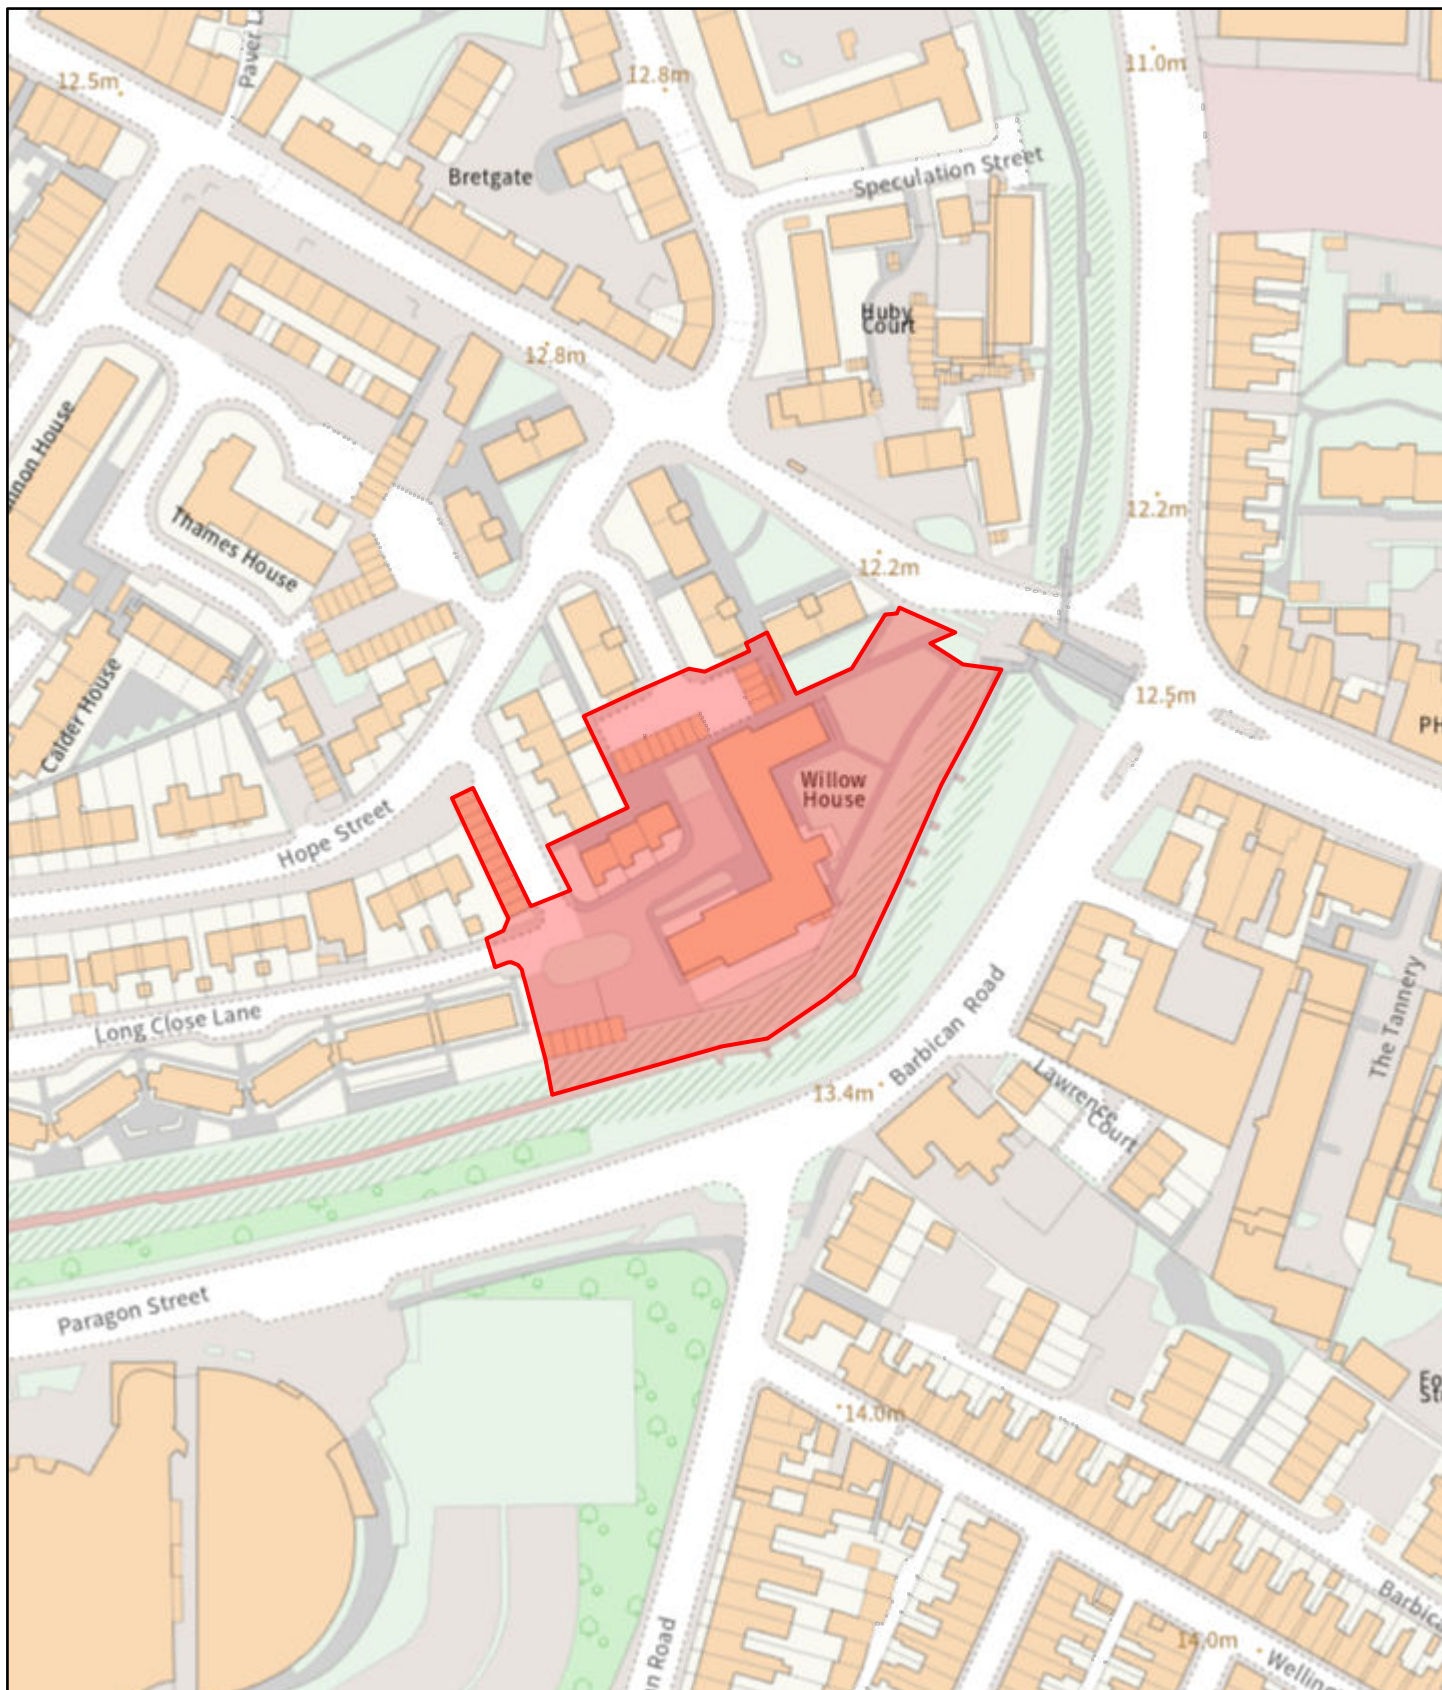

# 25/02537/FULM - Willow House, 34 Long Close Lane, YO10 4UP

4/24/2026, 10:26:01 AM